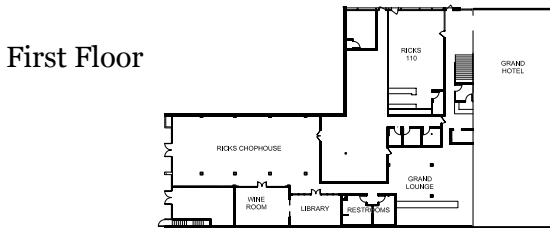

Meeting Room	Grand Ballroom	Rick's 110	Wine Room	Library
Dimensions	47' X 56'	25' X 35'	24'6" X 17'6"	14' X 23"
Sq. Ft.	2500	875	429	322
Height	17'	17'	15'	15'
Plated Dinner	150	60	34	28
Reception	250	75	40	30
Theater	250	50	40	30
Classroom	100	36	-	-
Conference	40	40*	18	16